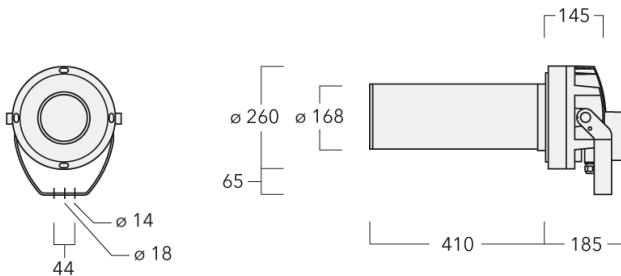

Description

Profile Projector [ZP] for zoom spot.

Spherical/triple flat convex lens system. Aperture angle ranges from 14.6-20.2°.

IP66. Class I. IK07. Marine-grade, die-cast aluminum alloy. 5CE superior corrosion protection including PCS hardware. Silicone CCG® Controlled Compression Gasket. Safety glass lens. PMMA LED lens array. Integral driver, thermally separated. Factory-installed LED circuit board. LED board can be removed for upgrading.

Specify product with 7 Digit product code - Finish Color. Accessories, such as mounting, optical, and electrical, must be specified separately.

Example: XXX-XXXX-9004 (Black)
+ XXX-XXXX (Accessory 1)

Specifications

Material description

Colors	RAL9004 Signal black	RAL9016 Traffic white	RAL8019 Grey brown	RAL9007 Grey aluminium
Ingress protection	IP66			
Impact resistance	IK07			

Electrical description

Power supply	Integral [ECG] electronic driver 120V-277V. 0-10V dimmable, to be specified with order.
Driver / Ballast	Integral EC electronic converter with 0-10V dimming, thermally-separated
Surge protection	Integral 10kV Surge Protector